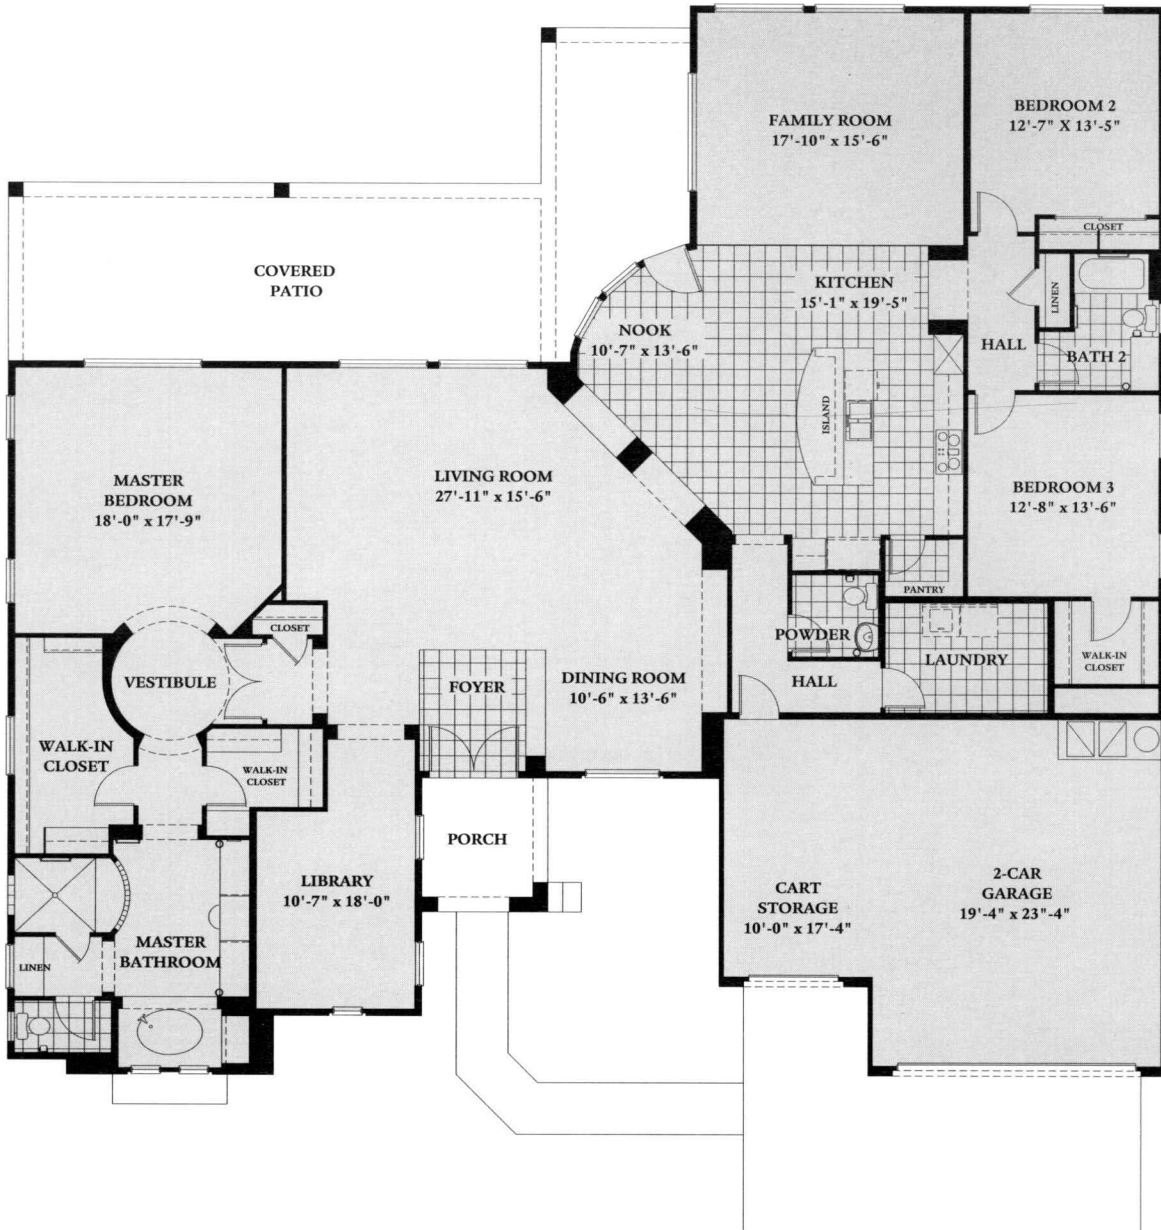

The Windsor 9255  
Home Plan - 3,388 sq. ft.

Model Center at 19726 N. Remington Dr., Surprise, AZ 85374, is open from 8:00 a.m. to 5:00 p.m. daily.  
623-546-5149 or 1-800-341-6121

[www.suncity.com/grand](http://www.suncity.com/grand)

**The Windsor**  
E9255 Exteriors

**Exterior A**

**Exterior B**

**Exterior C**