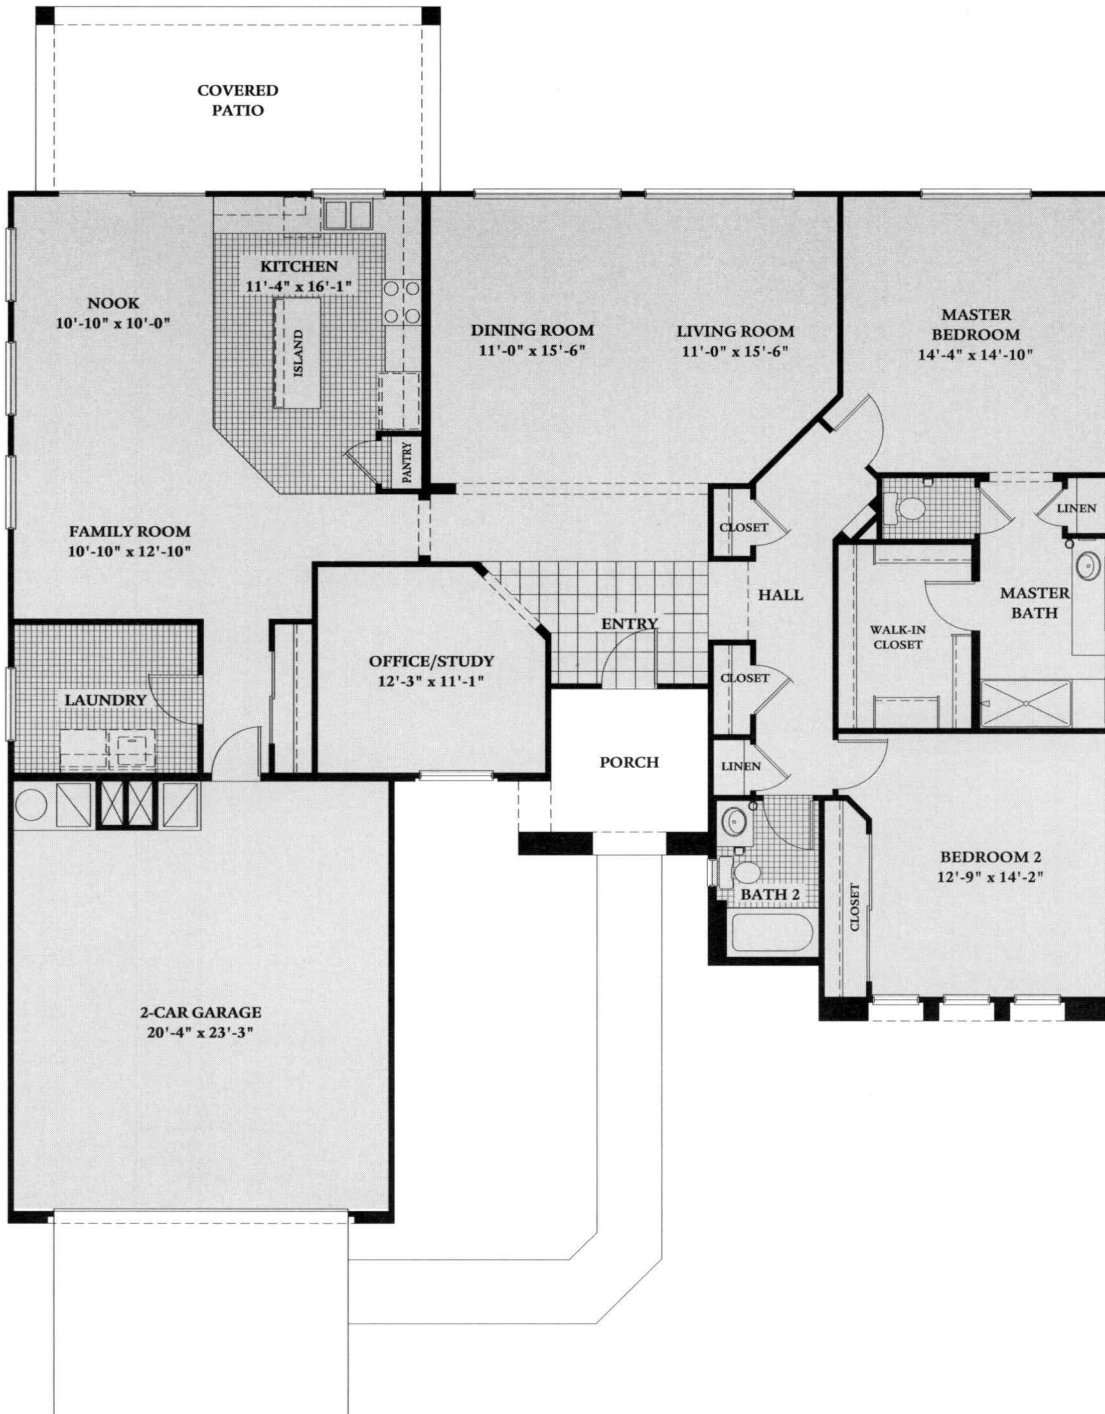

The Verano 9234
Home Plan - 2,133 sq. ft.

The Verano
P9234 Exteriors

Exterior A

Exterior B

Exterior C