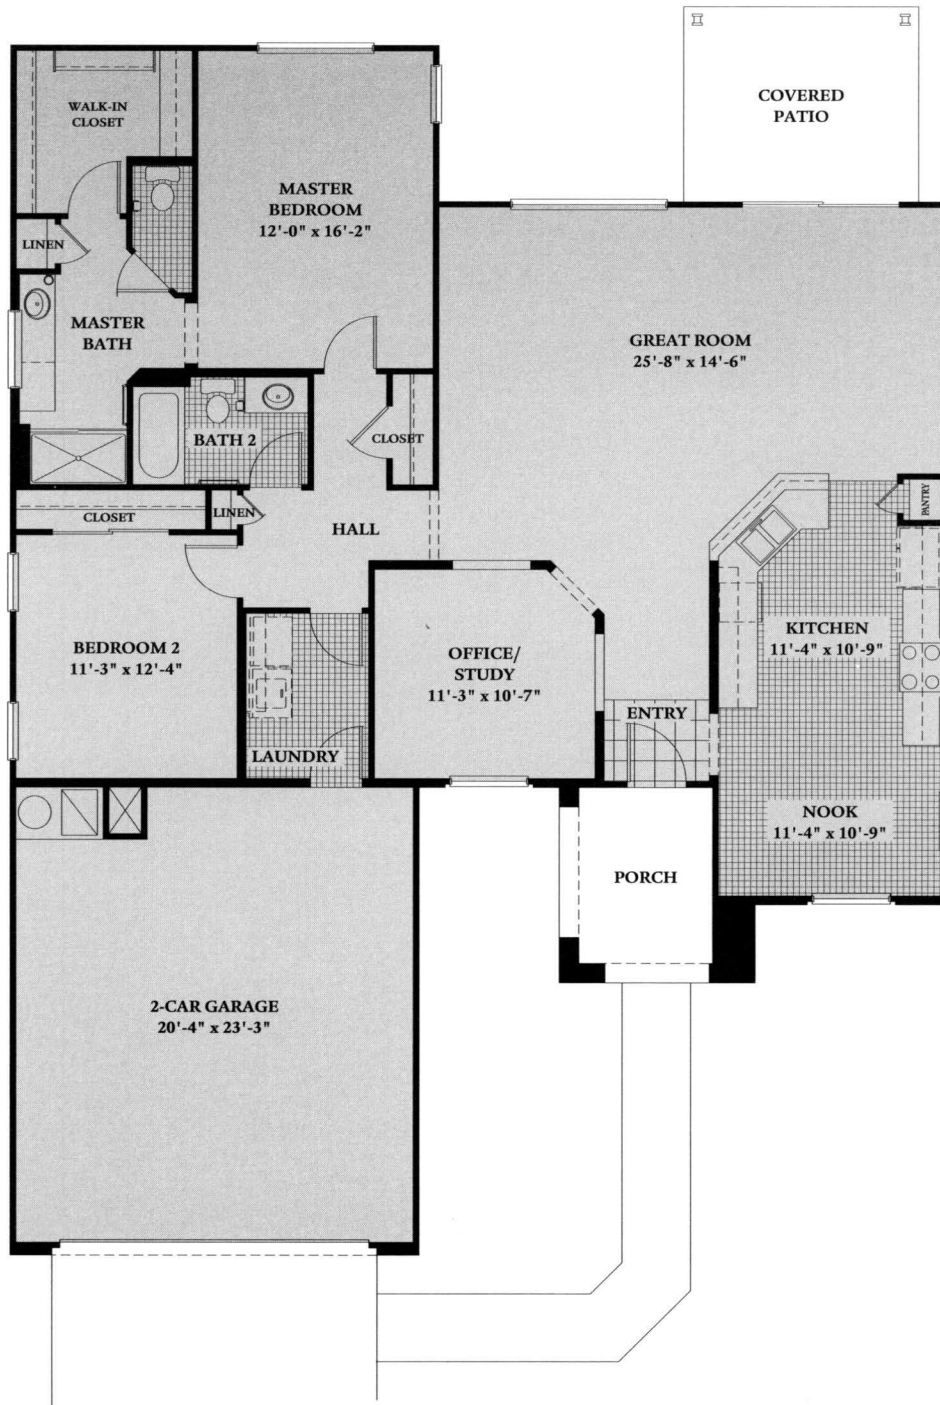

9214

The Sycamore - 9214
Home Plan - 1,688 sq. ft.

Model Center at 19726 N. Remington Dr., Surprise, AZ 85374, is open from 8:00 a.m. to 5:00 p.m. daily.

623-546-5149 or 1-800-341-6121

www.suncity.com/grand

The Sycamore

S9214 Exteriors

Exterior A

Exterior B

Exterior C

Del Webb Communities, Inc., 19726 N. Remington Dr., Surprise, AZ 85374. Occupancy restricted to at least one person 55 years of age or older, a limited number of residents may be younger, and no one in permanent residence under 19 years of age. Community Association fees and additional fees for golf required. The developer may change home design, materials, features, methods of construction and prices without prior notice. Due to normal construction tolerances, square footage may vary from those shown on floorplans. Elevation renderings and floorplan illustrations are artist's conceptions and are not intended to show specific detailing. Details available upon request. ©2001 Del Webb Corporation.