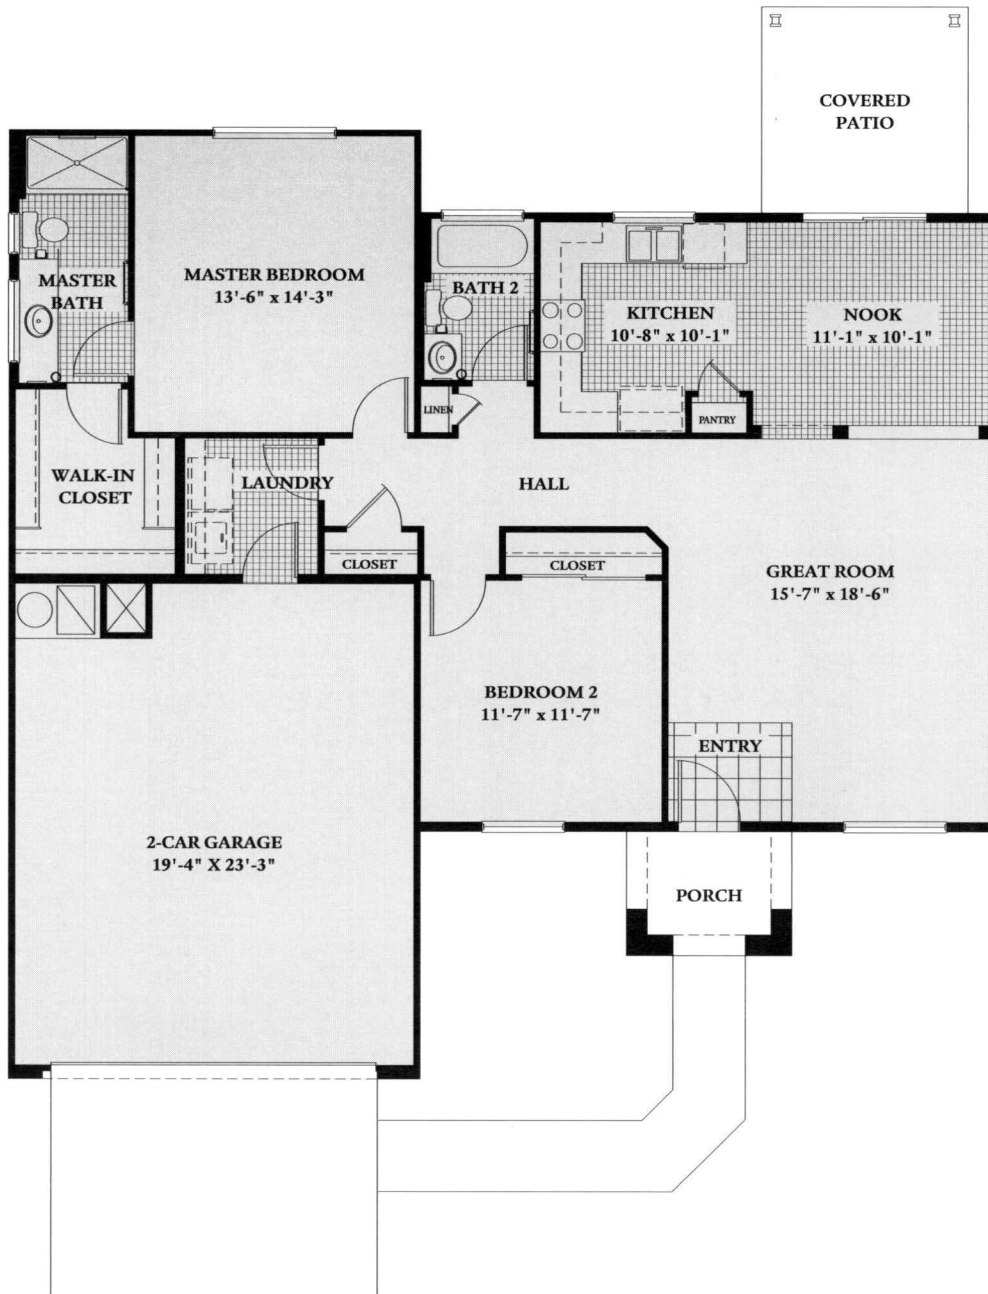

The Legacy 9222
Home Plan - 1,284 sq. ft.

Model Center at 19726 N. Remington Dr., Surprise, AZ 85374, is open from 8:00 a.m. to 5:00 p.m. daily.
623-546-5149 or 1-800-341-6121
www.suncity.com/grand

The Legacy

C9222 Exteriors

Exterior A

Exterior B

Exterior C

Del Webb Communities, Inc., 19726 N. Remington Dr., Surprise, AZ 85374. Occupancy restricted to at least one person 55 years of age or older, a limited number of residents may be younger, and no one in permanent residence under 19 years of age. Community Association fees and additional fees for golf required. The developer may change home design, materials, features, methods of construction and prices without prior notice. Due to normal construction tolerances, square footage may vary from those shown on floorplans. Elevation renderings and floorplan illustrations are artist's conceptions and are not intended to show specific detailing. Details available upon request. ©2001 Del Webb Corporation.