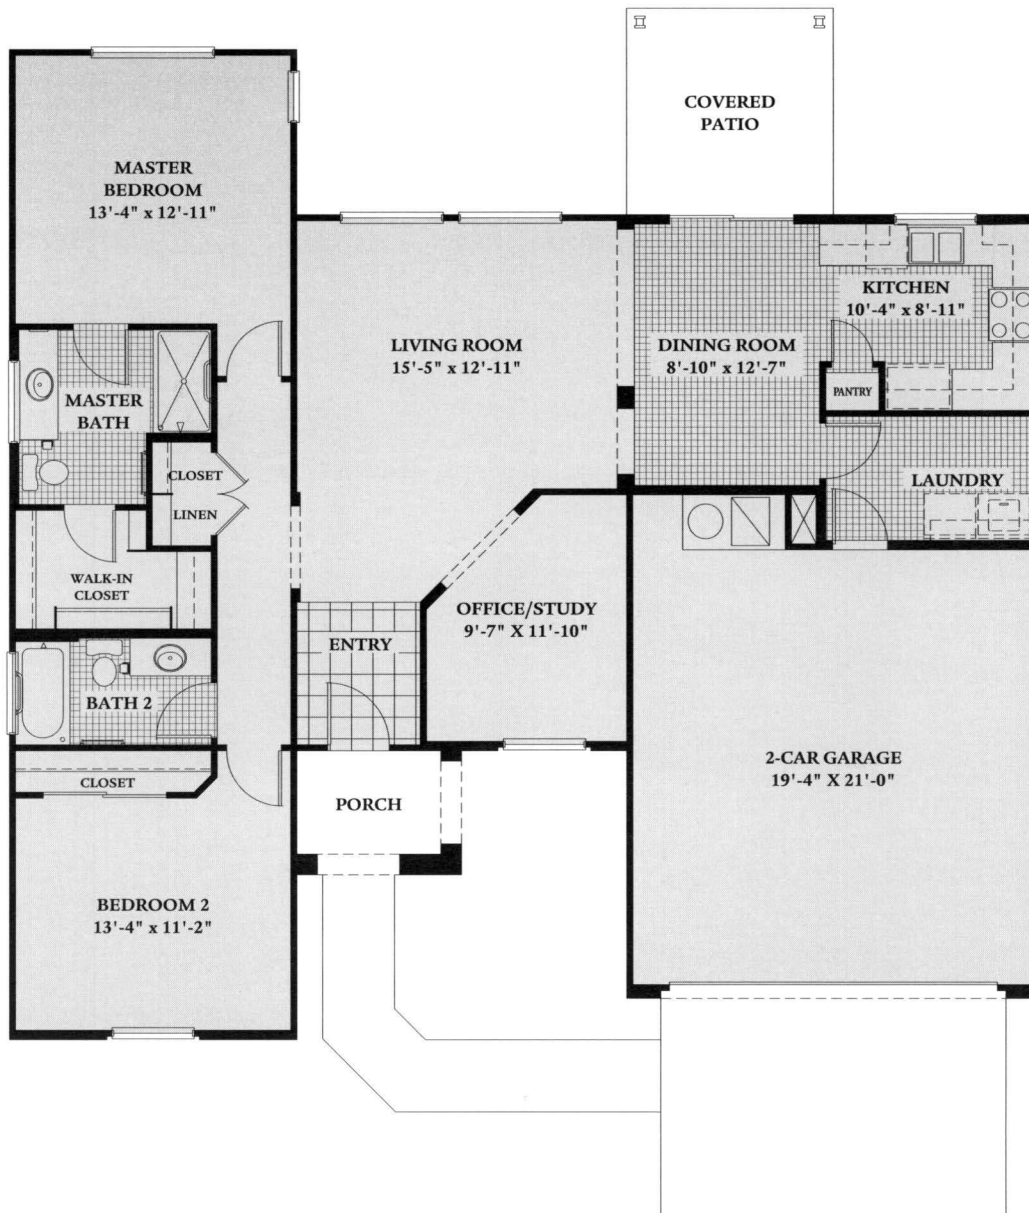

The Heritage 9223
Home Plan - 1,392 sq. ft.

Model Center at 19726 N. Remington Dr., Surprise, AZ 85374, is open from 8:00 a.m. to 5:00 p.m. daily.
623-546-5149 or 1-800-341-6121

www.suncity.com/grand

The Heritage
C9223 Exteriors

Exterior A

Exterior B

Exterior C