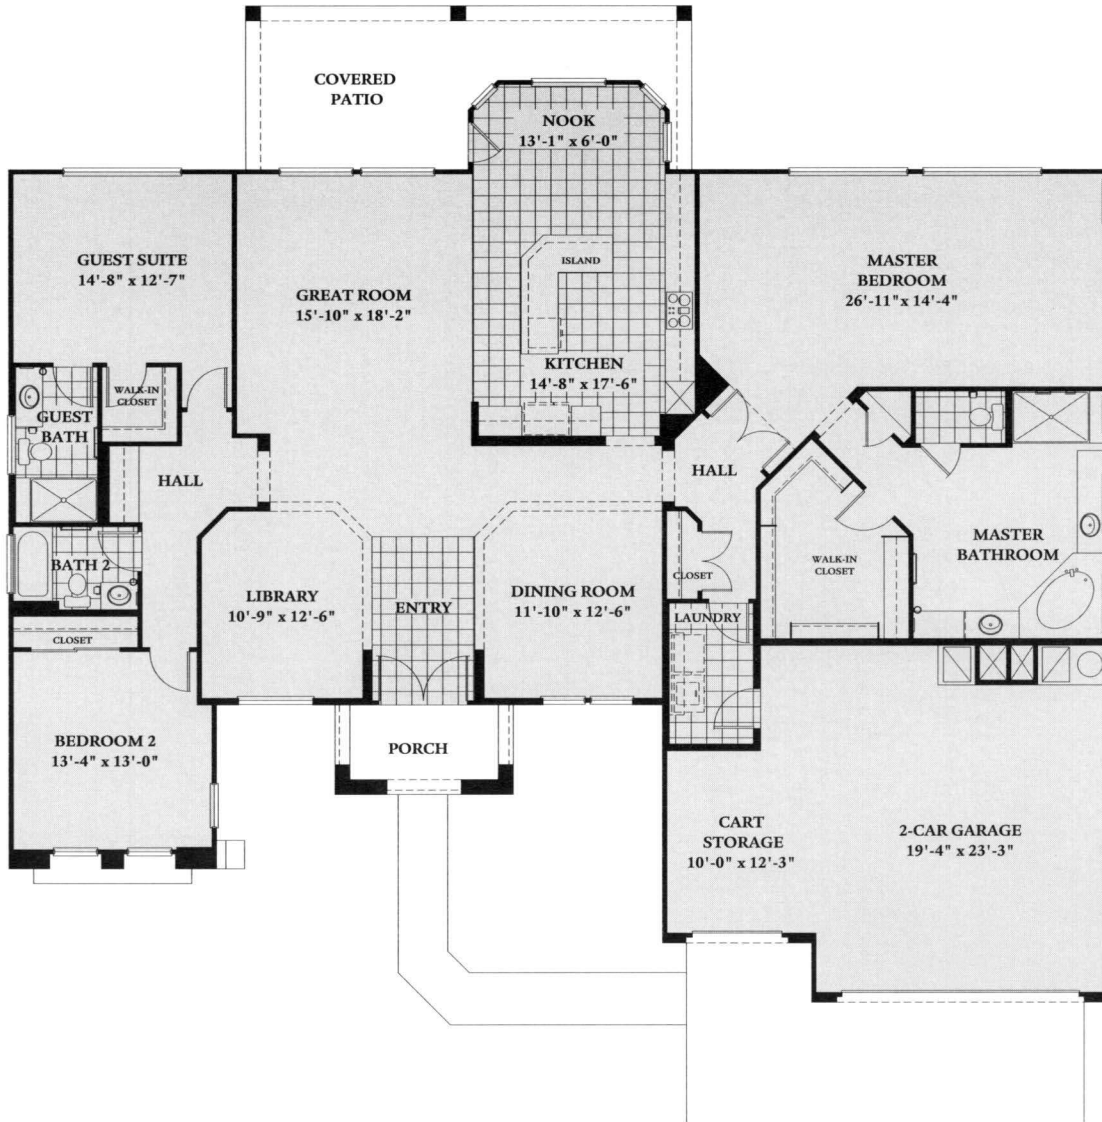

The Hampton 9253
Home Plan - 2,808 sq. ft.

Model Center at 19726 N. Remington Dr., Surprise, AZ 85374, is open from 8:00 a.m. to 5:00 p.m. daily.

623-546-5149 or 1-800-341-6121

www.suncity.com/grand

The Hampton
E9253 Exteriors

Exterior A

Exterior B

Exterior C