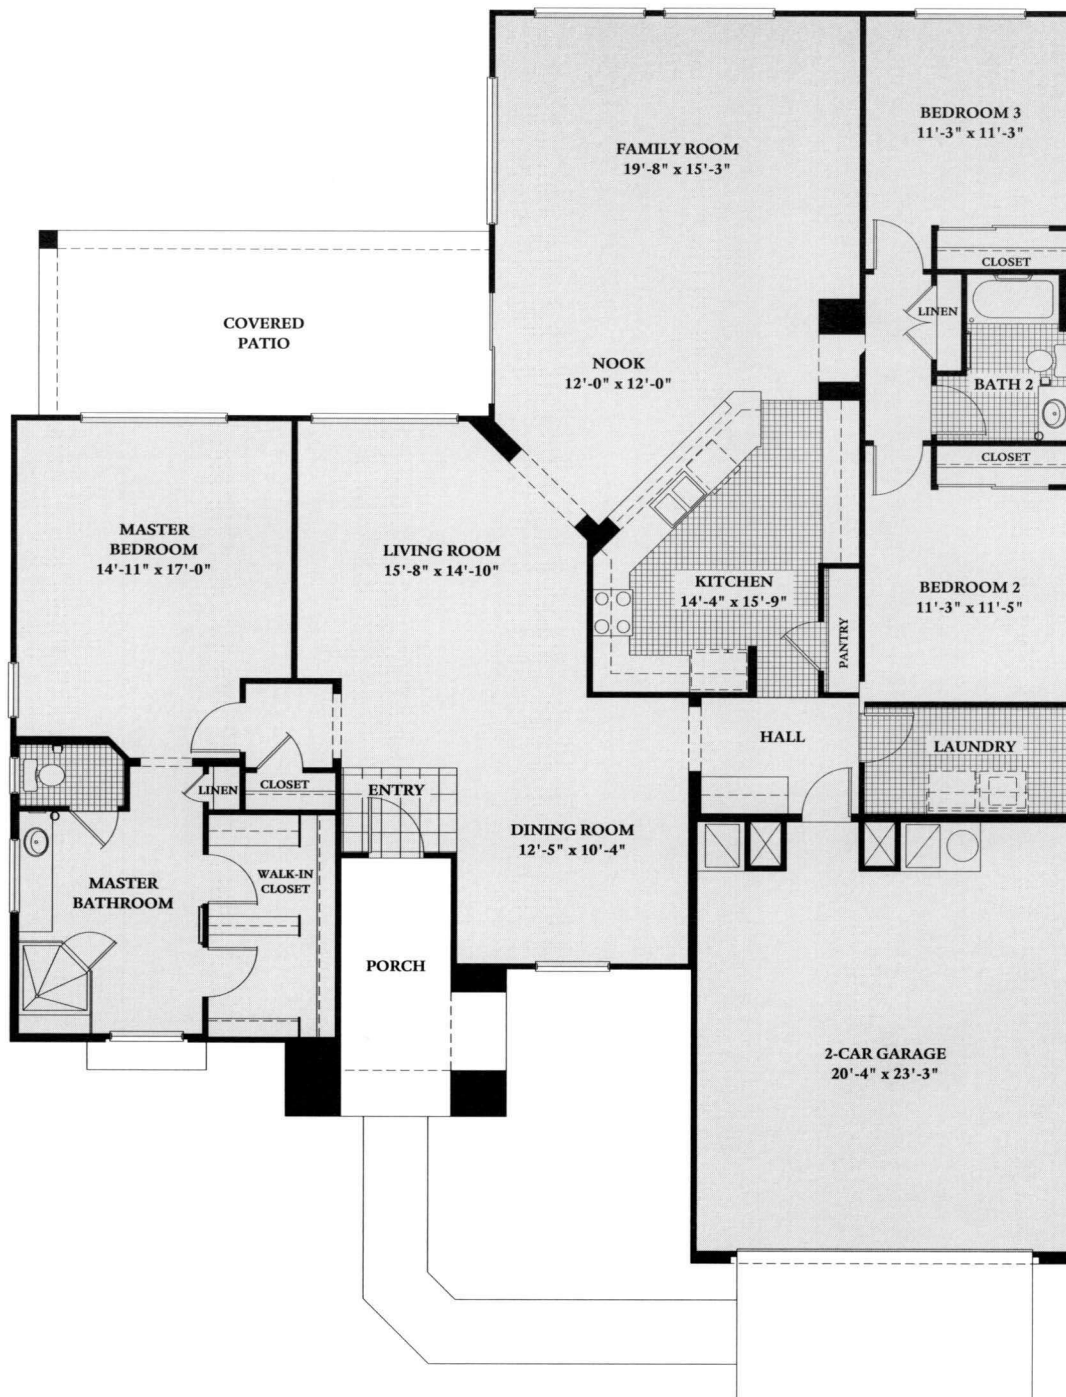

The Hacienda 9236  
Home Plan - 2,314 sq. ft.

Model Center at 19726 N. Remington Dr., Surprise, AZ 85374, is open from 8:00 a.m. to 5:00 p.m. daily.

623-546-5149 or 1-800-341-6121

[www.suncity.com/grand](http://www.suncity.com/grand)

**The Hacienda**  
P9236 Exteriors

**Exterior A**

**Exterior B**

**Exterior C**