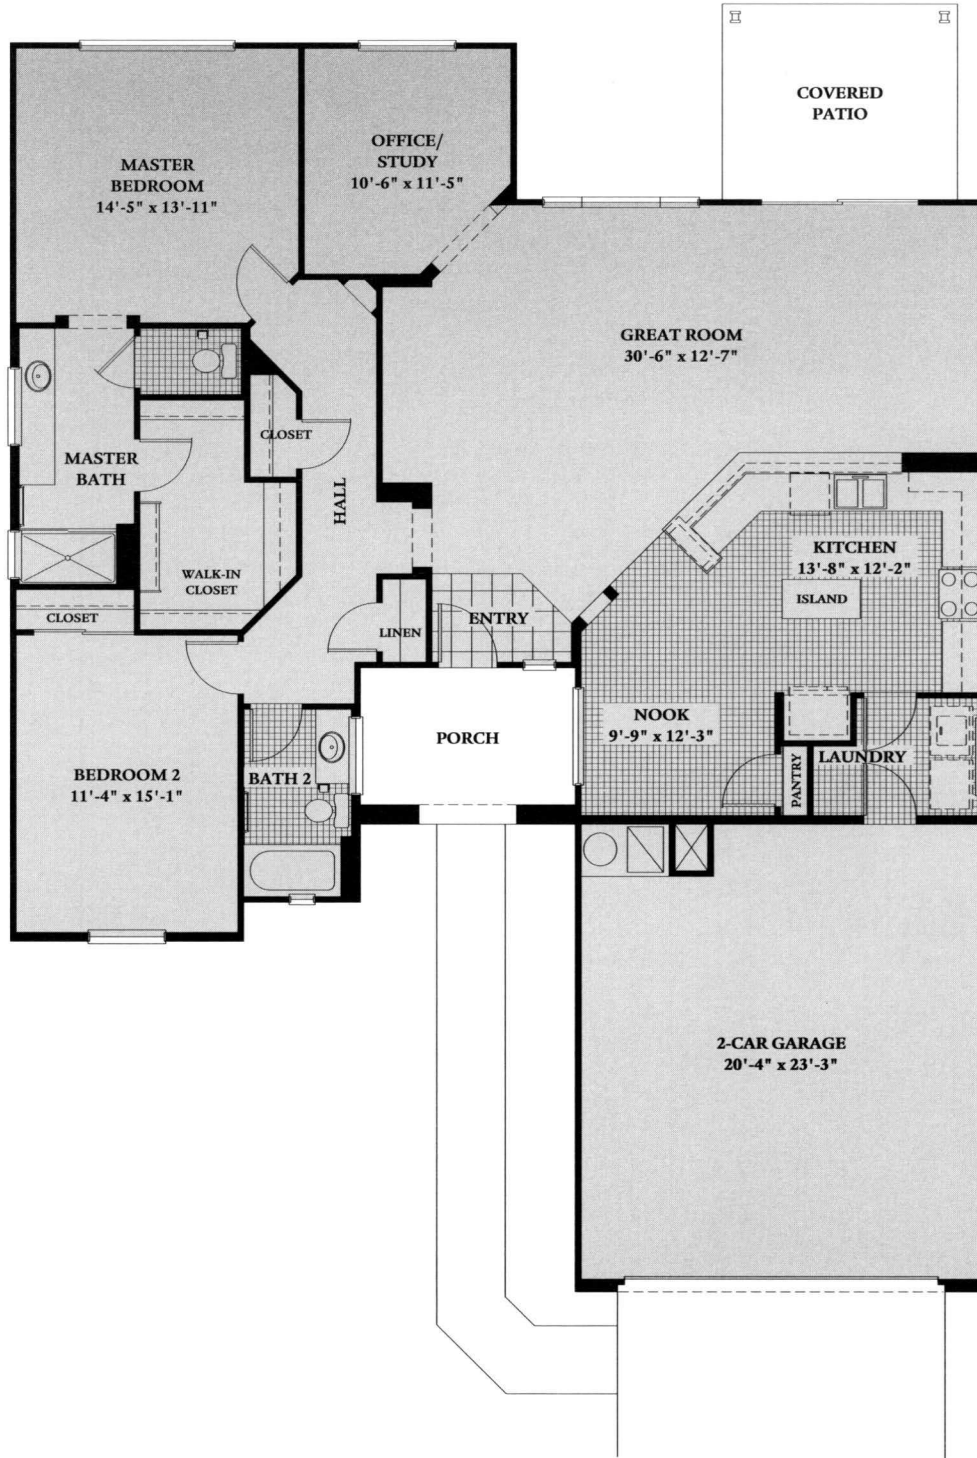

The Desert Rose 9215
Home Plan - 1,814 sq. ft.

Model Center at 19726 N. Remington Dr., Surprise, AZ 85374, is open from 8:00 a.m. to 5:00 p.m. daily.

623-546-5149 or 1-800-341-6121

www.suncity.com/grand

The Desert Rose
S9215 Exteriors

Exterior A

Exterior B

Exterior C