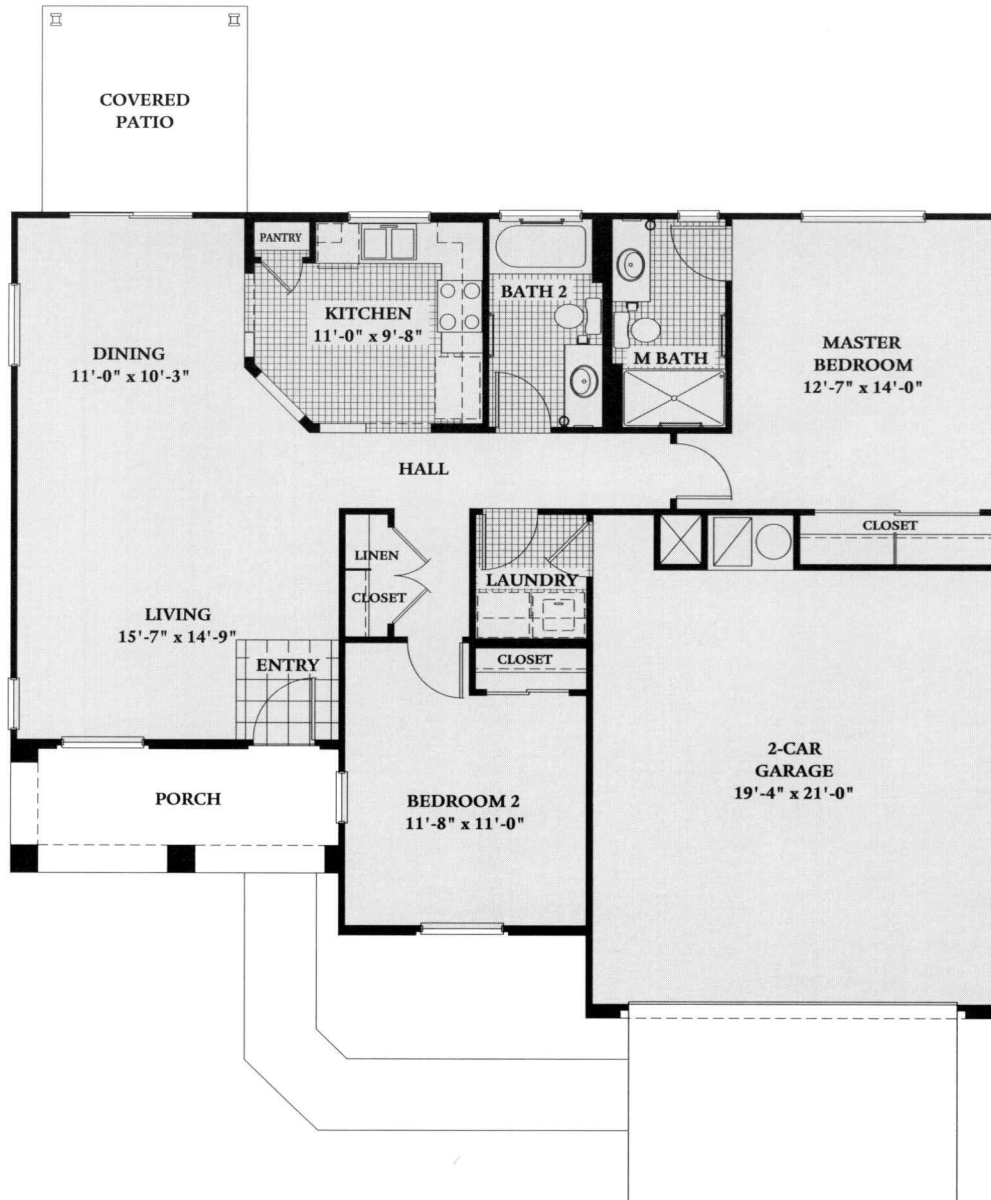

**The Celebration 9221**  
Home Plan - 1,161 sq. ft.

Model Center at 19726 N. Remington Dr., Surprise, AZ 85374, is open from 8:00 a.m. to 5:00 p.m. daily.  
623-546-5149 or 1-800-341-6121

[www.suncity.com/grand](http://www.suncity.com/grand)

**The Celebration**  
C9221 Exteriors

**Exterior A**

**Exterior B**

**Exterior C**

Del Webb Communities, Inc., 19726 N. Remington Dr., Surprise, AZ 85374. Occupancy restricted to at least one person 55 years of age or older, a limited number of residents may be younger, and no one in permanent residence under 19 years of age. Community Association fees and additional fees for golf required. The developer may change home design, materials, features, methods of construction and prices without prior notice. Due to normal construction tolerances, square footage may vary from those shown on floorplans. Elevation renderings and floorplan illustrations are artist's conceptions and are not intended to show specific detailing. Details available upon request. ©2001 Del Webb Corporation.