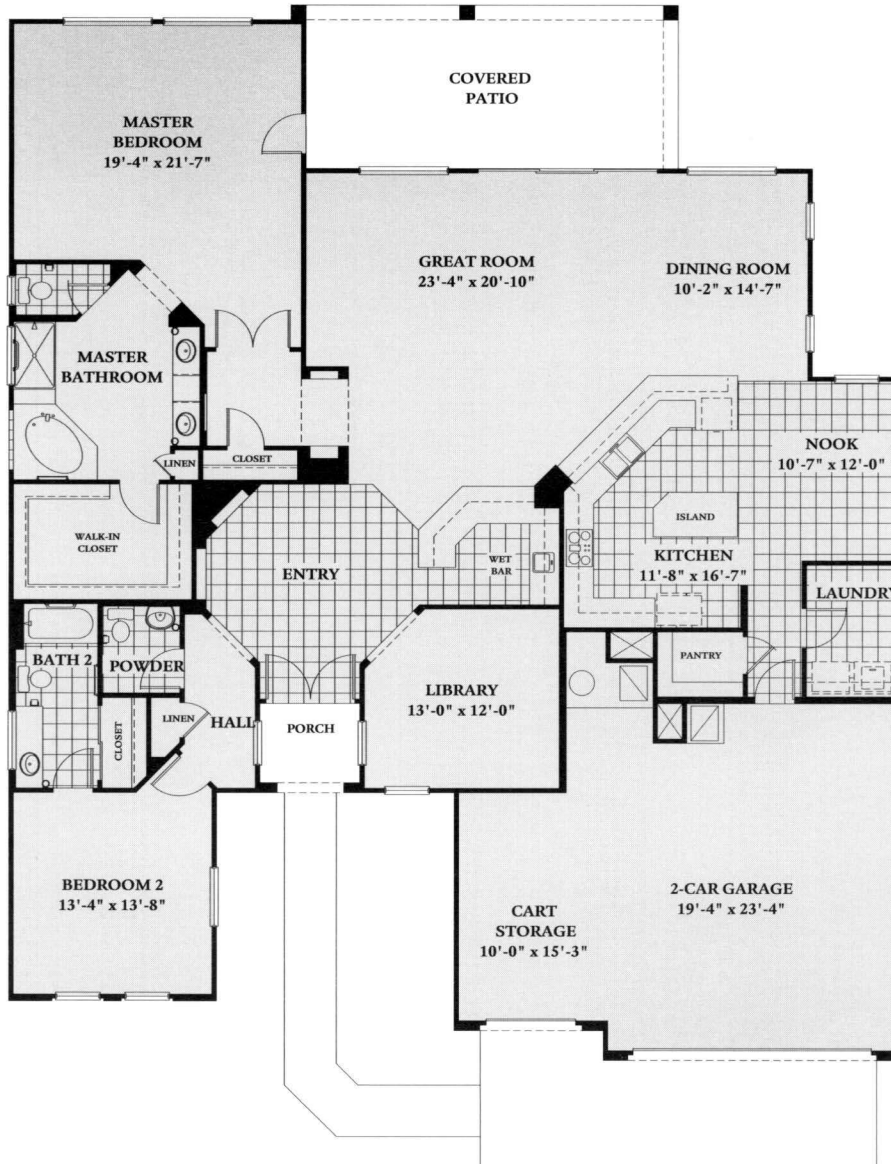

The Cambridge 9252
Home Plan - 2,627 sq. ft.

Model Center at 19726 N. Remington Dr., Surprise, AZ 85374, is open from 8:00 a.m. to 5:00 p.m. daily.
623-546-5149 or 1-800-341-6121

www.suncity.com/grand

The Cambridge
E9252 Exteriors

Exterior A

Exterior B

Exterior C