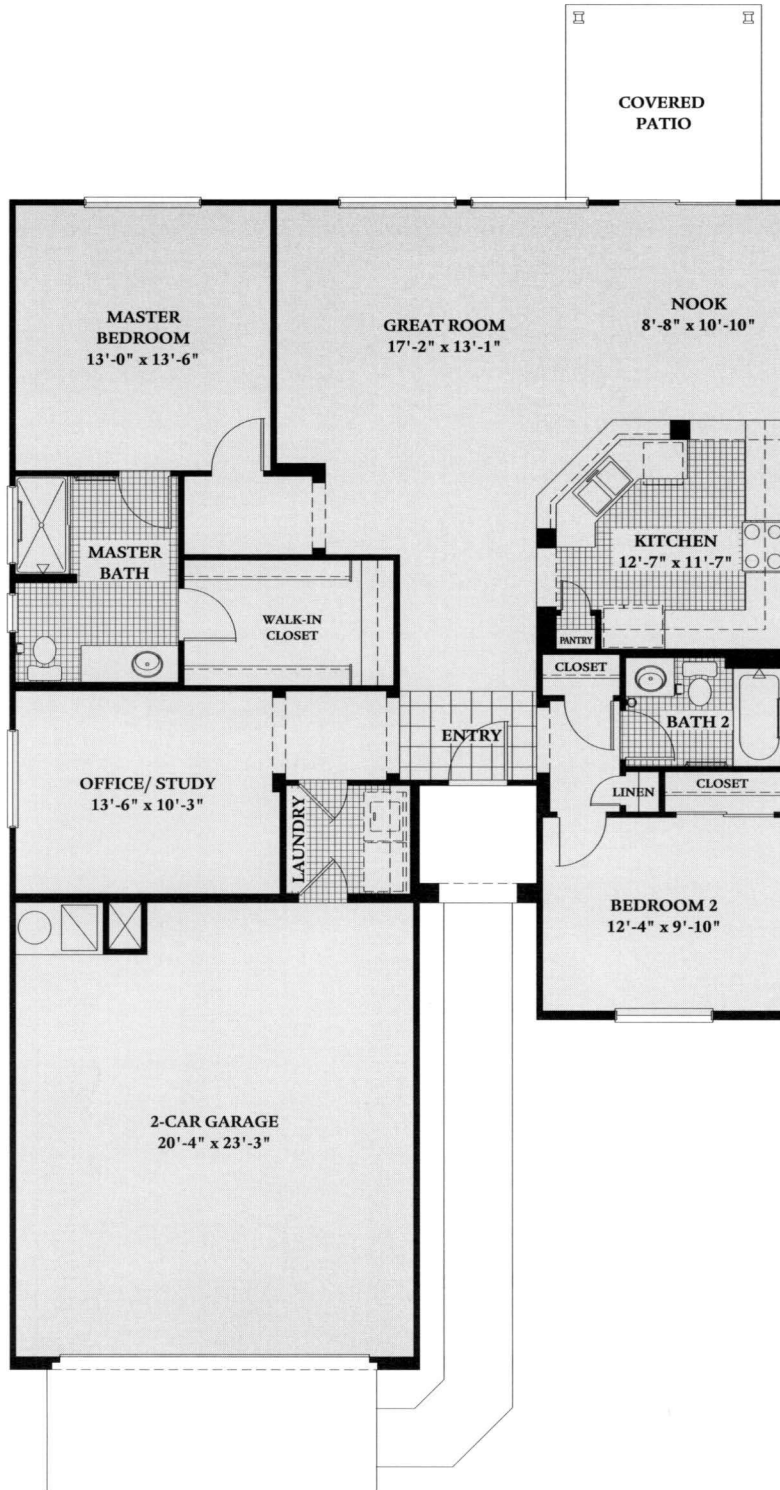

## The Azalea

Home Plan - 1,482 sq. ft.

Model Center at 19726 N. Remington Dr., Surprise, AZ 85374, is open from 8:00 a.m. to 5:00 p.m. daily.

623-546-5149 or 1-800-341-6121

[www.suncity.com/grand](http://www.suncity.com/grand)

**The Azelea**  
S9213 Exteriors

**Exterior A**

**Exterior B**

**Exterior C**